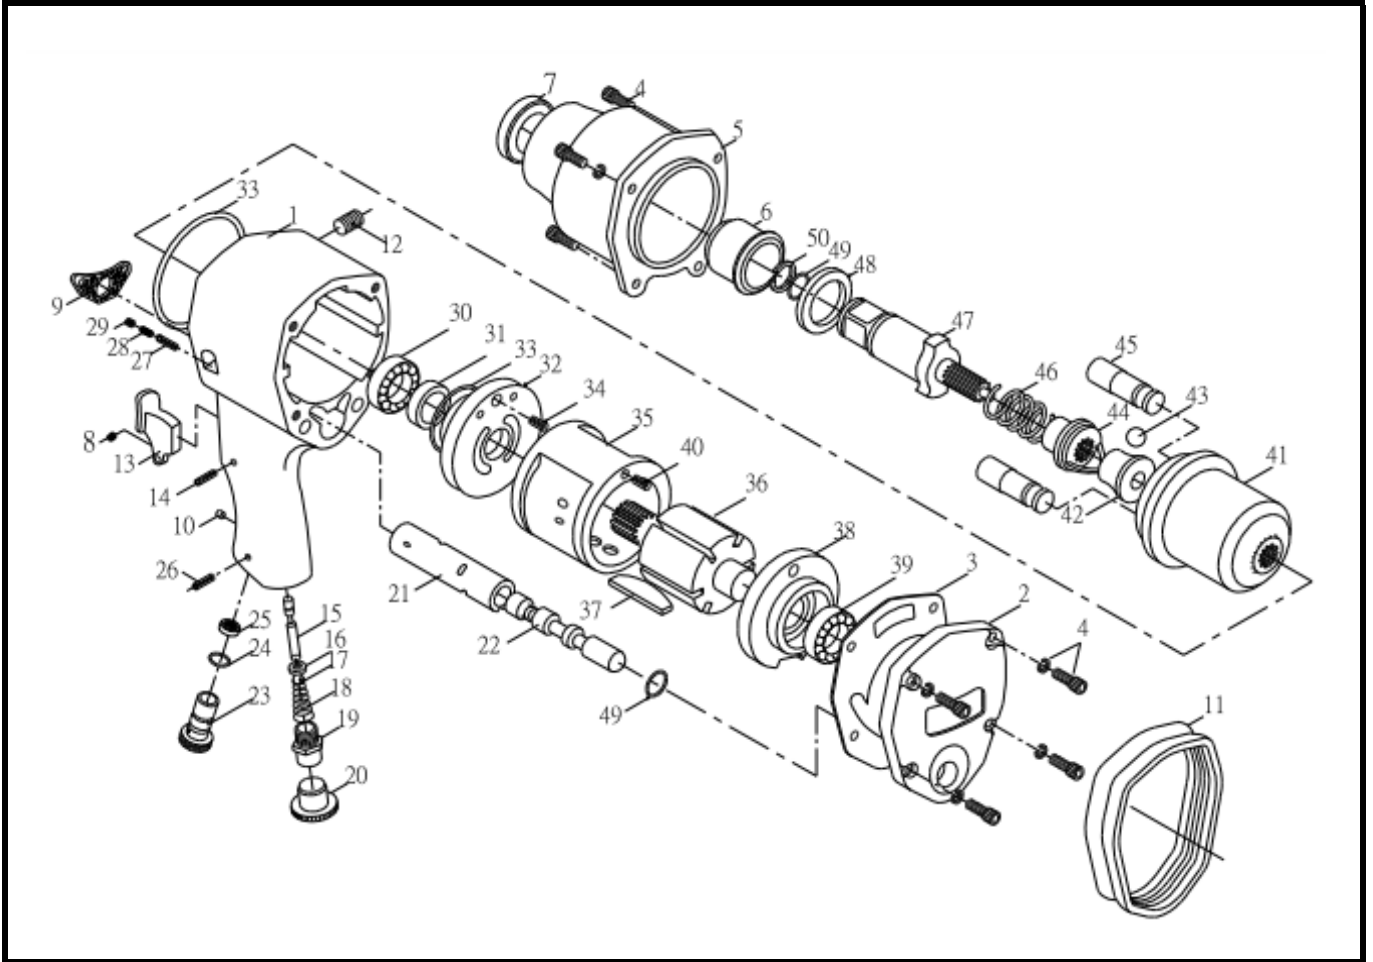

# OS-5043 **GAV** HAVALI SOMUN SÖKME 1/2"

Item No.	Description	Q'ty	Item No.	Description	Q'ty
1	Motor Housing	1	26	Spring Pin	1
2	Rear Cover	1	27	Pin	1
3	Rear Gasket	1	28	Spring	1
4	Hex. Socket Bolt	8	29	Clamp Screw	1
5	Front Housing	1	30	Ball Bearing	1
6	Anvil Bushing	1	31	Oil Seal	1
7	Oil Seal	1	32	Front End Plate	1
8	Clamp Screw	1	33	O-Ring	2
9	Muffle Net	1	34	Spring Pin	1
10	Aluminium Plug	1	35	Cylinder	1
11	Protecting Rubber	1	36	Rotor	1
12	Clamp Screw	1	37	Rotor Blade	6
13	Trigger	1	38	Rear End Plate	1
14	Trigger Pin	1	39	Ball Bearing	1
15	Throttle Pin	1	40	Spring Pin	1
16	Throttle Bushing	1	41	Hammer Cage	1
17	Steel Ball	1	42	Drive Cam Base	1
18	Compression Spring	1	43	Steel Ball	1
19	House Fitting	1	44	Drive Cam	1
20	Dust Cover	1	45	Hammer Bar	2
21	Valve Sleeve	1	46	Spring	1
22	Reverse Valve	1	47	Anvil	1
23	Air Regulator	1	48	Anvil Wsher	1
24	O-Ring	1	49	O-Ring	2
25	Locating Ring	1	50	Anvil Collar	1